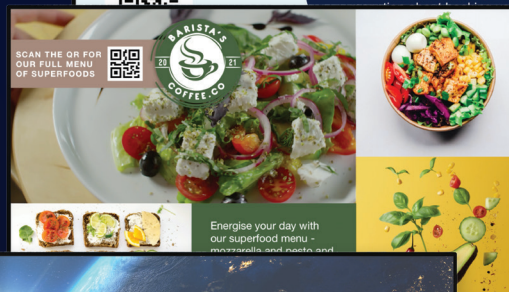

CM Pro

The ultimate all-in-one solution;
one powerful commercial display,
two great uses.

Commercial displays for meetings, digital signage, or both?

The CM Pro is flexible and versatile with inbuilt CleverLive digital signage
for broadcasting information, and AirServer for meeting collaboration.

NEW
98" display

Available in a range of sizes
43" 4K | 50" 4K | 55" 4K
65" 4K | 75" 4K | 86" 4K | 98" 4K

CLEVER® LIVE

Subscription free feature rich digital signage.

Create your account today at cleverlive.com

3-year MDM* included

*Remote access to manage, view and support your display for the ultimate in control and flexibility.